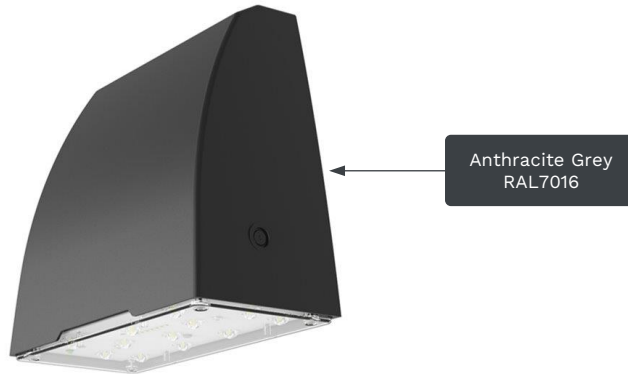

ARGOWALL-LP-D2

Argonaut Wall Light IP65 Weatherproof, Emergency, CLP, Maintained, DALI-2 Emergency, Anthracite Grey (RAL7016)

PRODUCT INFORMATION	
Part Number	ARGOWALL-LP-D2
MIC	UKS02220170001
Description	Argonaut Wall Light IP65 Weatherproof, Emergency, CLP, Maintained, DALI-2 Emergency, Anthracite Grey (RAL7016)
Construction	Die Cast Aluminium Body with Polycarbonate LED Cover
Mounting	Surface Mount (Wall, with LED light source facing downwards)
Dimensions L x W x H	305mm (W) x 310mm (H) x 155mm (D)
Weight	4.6Kg
Operating Mode	Maintained (with integrated photocell for automatic on/off operation depending on ambient light levels)
Testing System	DALI Registered
Battery Type & Manufacturer	Lithium Iron Phosphate (LiFePO4), Clevertronics
Charging Method	Intelligent Current Limited Constant Voltage
Diffuser	Polycarbonate with asymmetric lenses over the LEDs to suit wall mounted, walkway, applications (LED cover fitted with 4 security torx head screws)
Lamp(s)	LED module, 4000K, 100,000 Hours, [L70/ B50, Ta 40°C], Ra>80
Operating Voltage	220-240V AC; 50Hz
Total Lumen Output	443lm (Emergency mode) 1646lm @104lm/W (non-Emergency, mains mode)
Power Consumption	1.4W/15.8W/19.9W (STDBY/MAINT/MAX)
Power Factor	0.77
Supply Current	96mA (Lamps ON Max Charge), 70mA (Lamps ON Standby)
Inrush Current (Peak/Duration)	6.24A/172µS
Rated Emergency Duration	180 minutes
IP Rating	IP65
IK Rating	IK10
Operating temperature	0°C to 40°C
Luminaire Classification	X 1 ADF 180
Conformity	BS EN 60598.2.22, BS 5266

ARGOWALL-LP-D2

Argonaut Wall Light IP65 Weatherproof, Emergency, CLP,
Maintained, DALI-2 Emergency, Anthracite Grey (RAL7016)

REPLACEMENT PARTS

PART NUMBER	DESCRIPTION
1550290	Battery
1330153	LED Driver
UKM02270010002 CCPLED-3W-CKIT-DALI	EM DRIVER